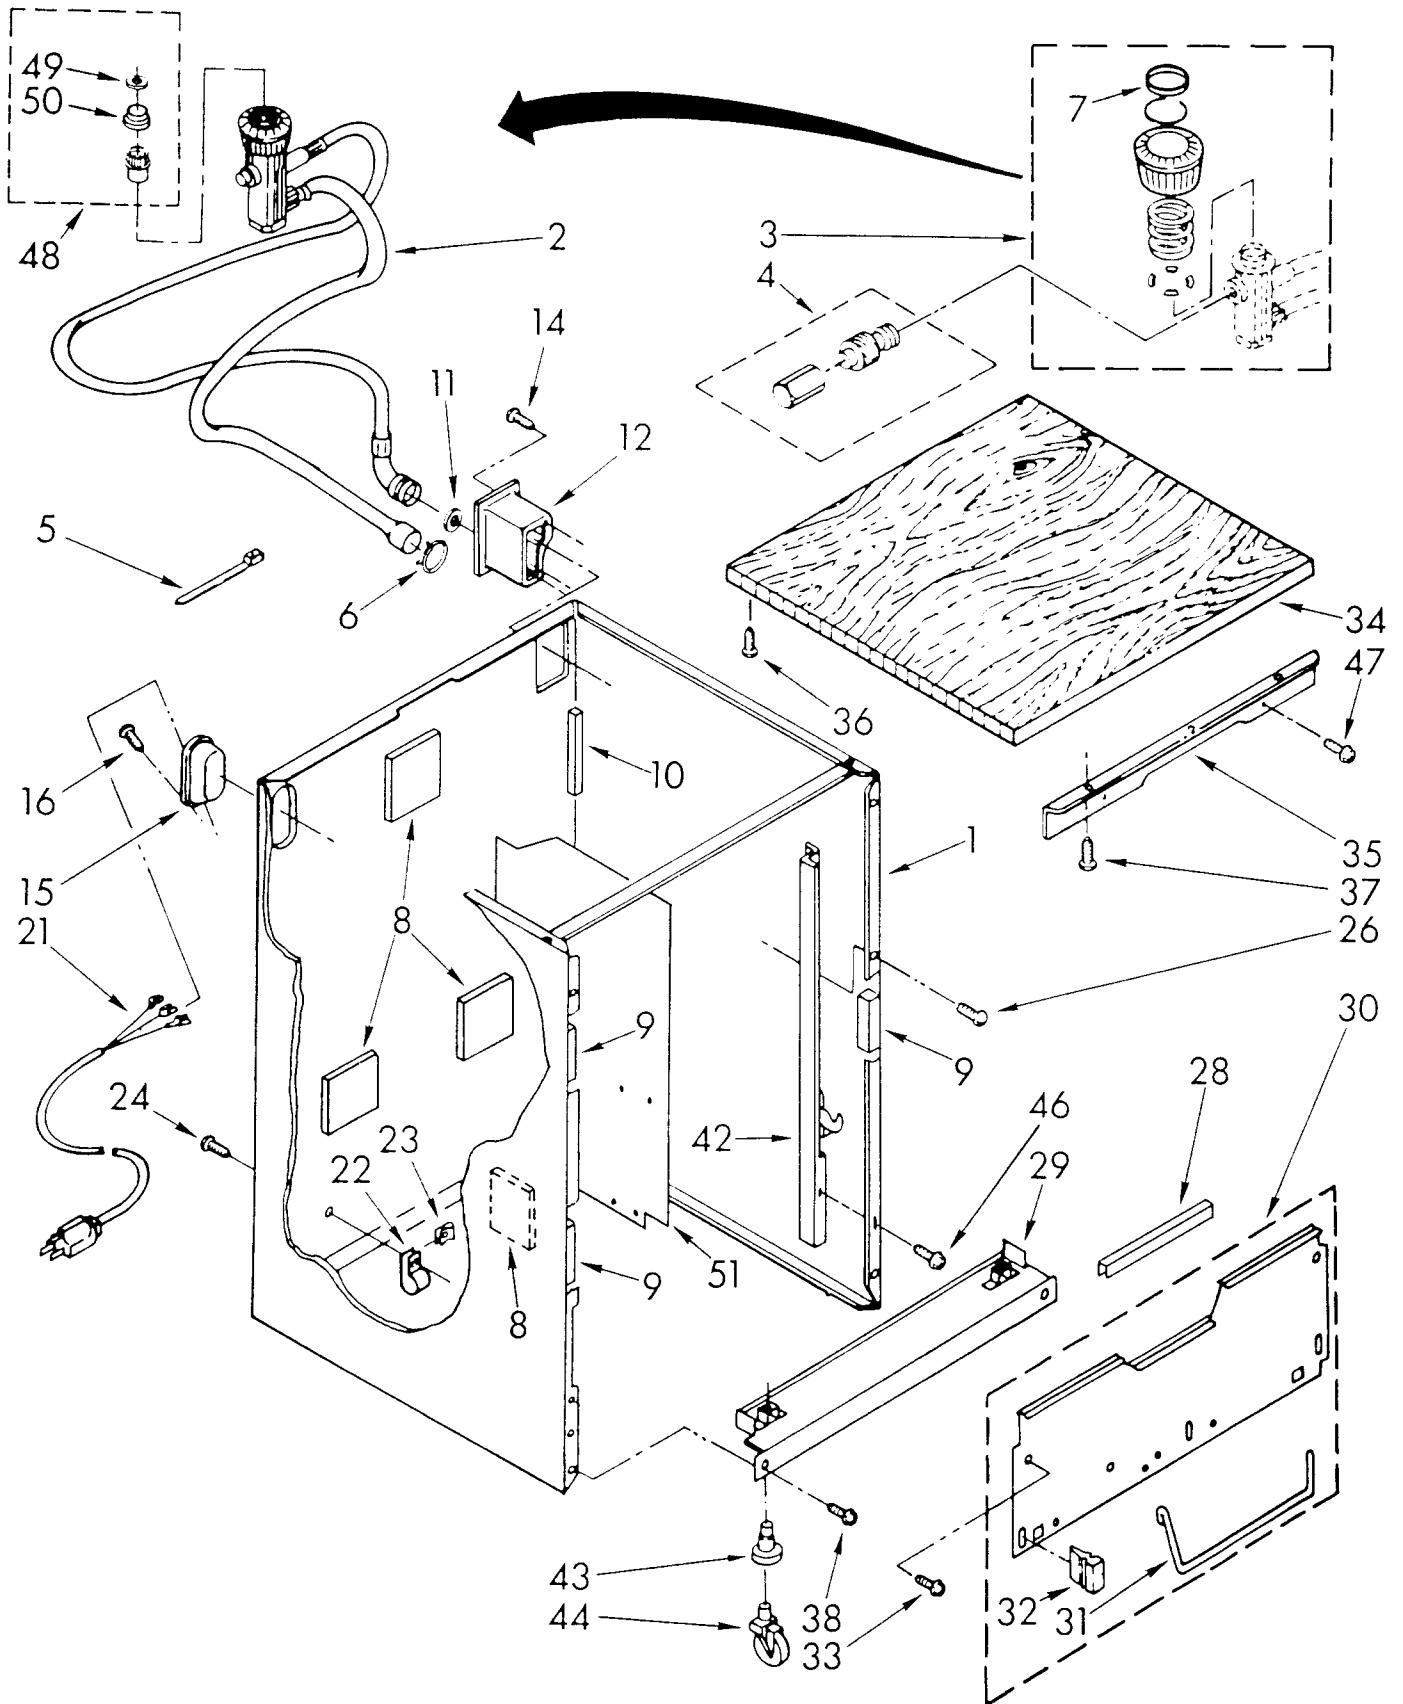

CABINET PARTS

For Model: DP3000XRN4

FOR ORDERING INFORMATION REFER TO PARTS PRICE LIST